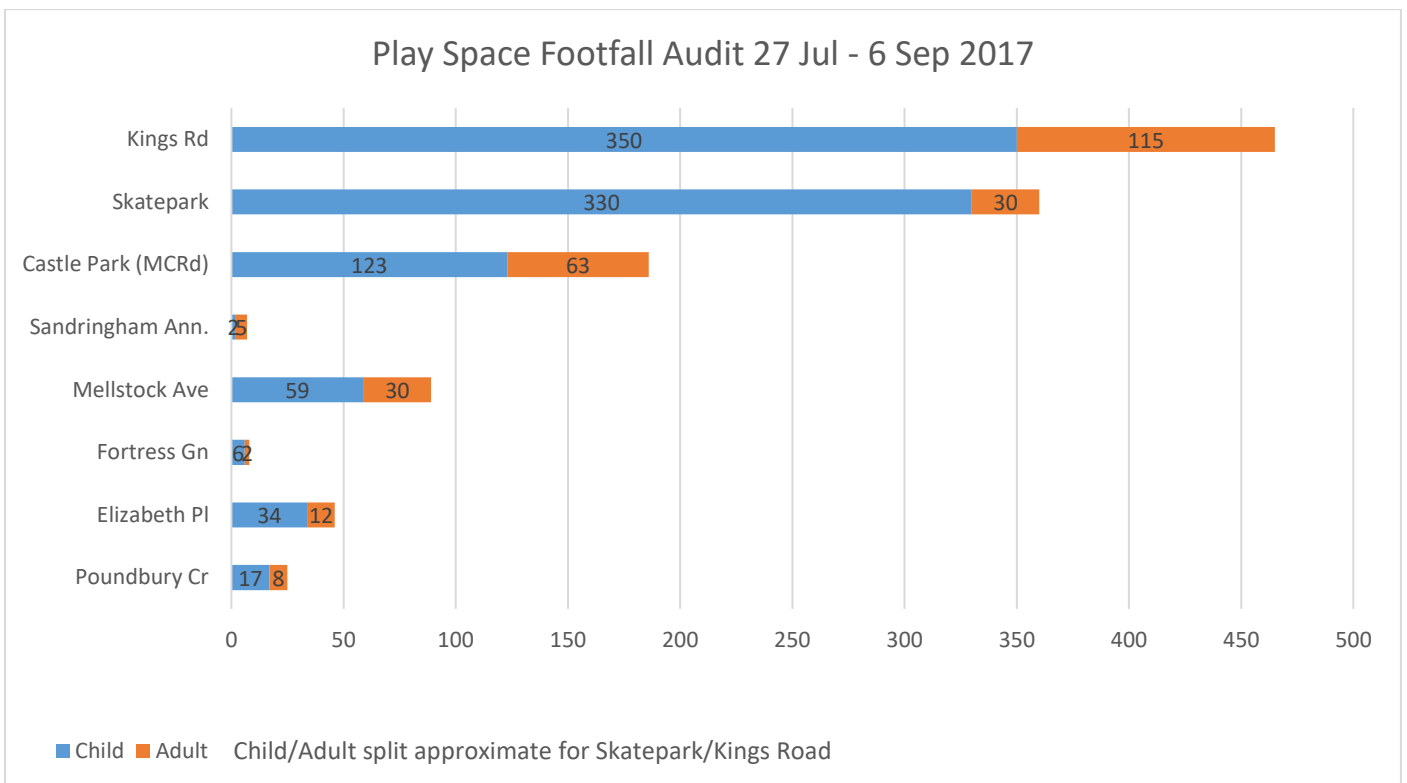

PLAY SPACE AUDIT

VISITS SUMMARY

Location	Visits No.	Occas/People present No.	People present %	Typical Use
Poundbury Crescent Play Area	23	6/25	26	Swings, climbing frame
Elizabeth Place Play Area	22	14/46	64	Swings, not green space
Fortress Green Green Space	23	1/8	4	Short cut
Mellstock Avenue Play Area	21	13/89	62	Swings, sitting
Sandringham Annexe Green Space	23	5/7	22	Short cut
Maiden Castle Road Play Area	23	18/186	78	Equip, sitting, ltd grass use
Skate Park	21	21/360+	100	Heavily used
Kings Road Play Area	21	19/465+	91	Everywhere but grass